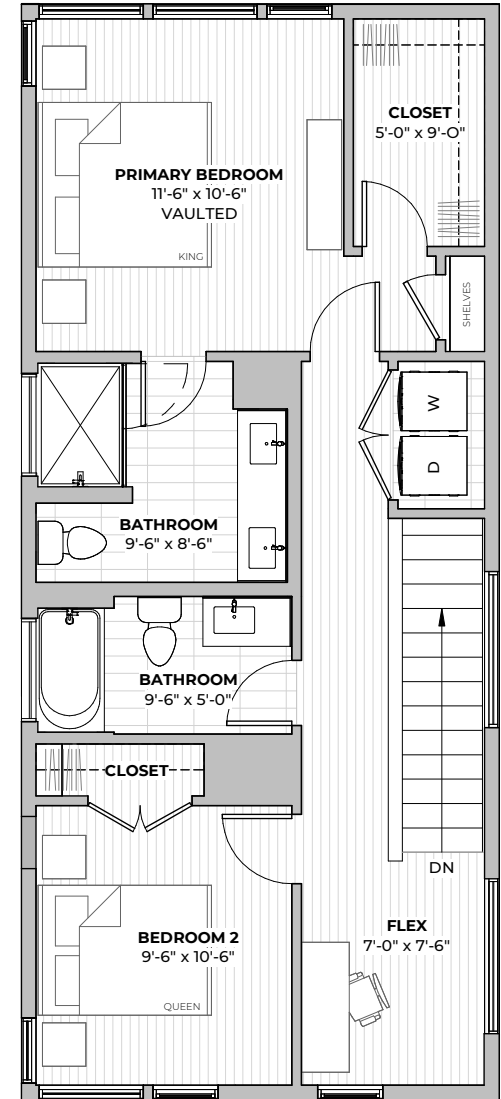

PLAN B3.1

2
beds

2.5
baths

1458
SF

FIRST FLOOR

PATIO OR DECK

SECOND FLOOR

2211 E M. FRANKLIN AVE
 AUSTIN, TX 78723
 512-201-2700 george.storybuilt.com

PLAN B3.1

2
beds

2.5
baths

1485
SF

All images are preliminary and for illustrative purposes only. Final finishes and colors will vary and are subject to change.

PLAN B3.2

2
beds

2.5
baths

1497
SF

FIRST FLOOR

PATIO OR DECK

SECOND FLOOR

2211 E M. FRANKLIN AVE
 AUSTIN, TX 78723
 512-201-2700 george.storybuilt.com

All images are preliminary and for illustrative purposes only. Final finishes and colors will vary and are subject to change.

1ST
FLOOR

2ND
FLOOR

PLAN B3.2

2211 E M. FRANKLIN AVE
AUSTIN, TX 78723
512-201-2700 george.storybuilt.com

All images are preliminary and for illustrative purposes only. Final finishes and colors will vary and are subject to change.