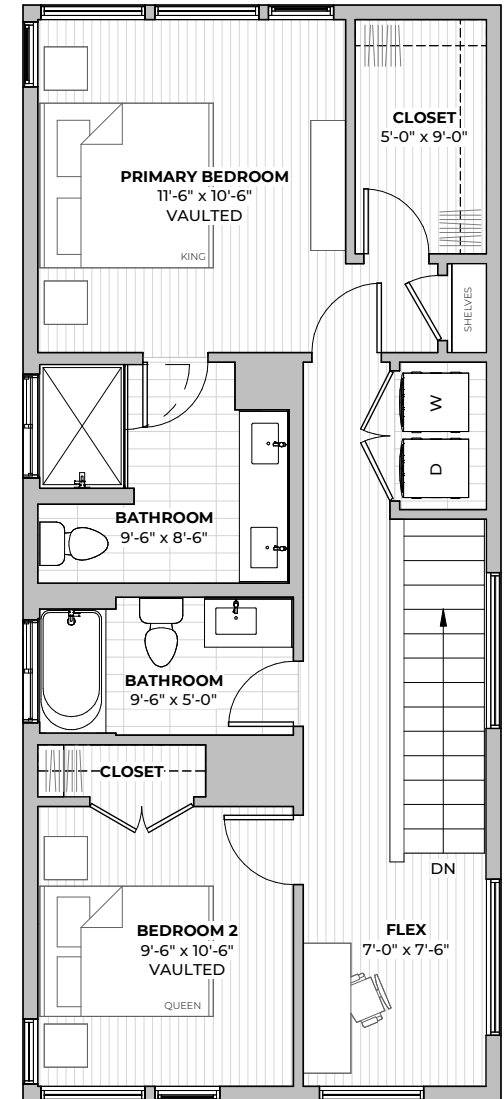

PLAN B3.1

2
beds

2.5
baths

1458
SF

FIRST FLOOR

PATIO OR DECK

SECOND FLOOR

2211 E M. FRANKLIN AVE
 AUSTIN, TX 78723
 512-201-2700 george.storybuilt.com

All images are preliminary and for illustrative purposes only. Final finishes and colors will vary and are subject to change.

1ST
FLOOR

2ND
FLOOR

2211 E M. FRANKLIN AVE
AUSTIN, TX 78723
512-201-2700 george.storybuilt.com

PLAN B3.1

2
beds

2.5
baths

1485
SF

All images are preliminary and for illustrative purposes only. Final finishes and colors will vary and are subject to change.

PLAN B3.2

2
beds

2.5
baths

1497
SF

FIRST FLOOR

PATIO OR DECK

SECOND FLOOR

2211 E M. FRANKLIN AVE
 AUSTIN, TX 78723
 512-201-2700 george.storybuilt.com

All images are preliminary and for illustrative purposes only. Final finishes and colors will vary and are subject to change.