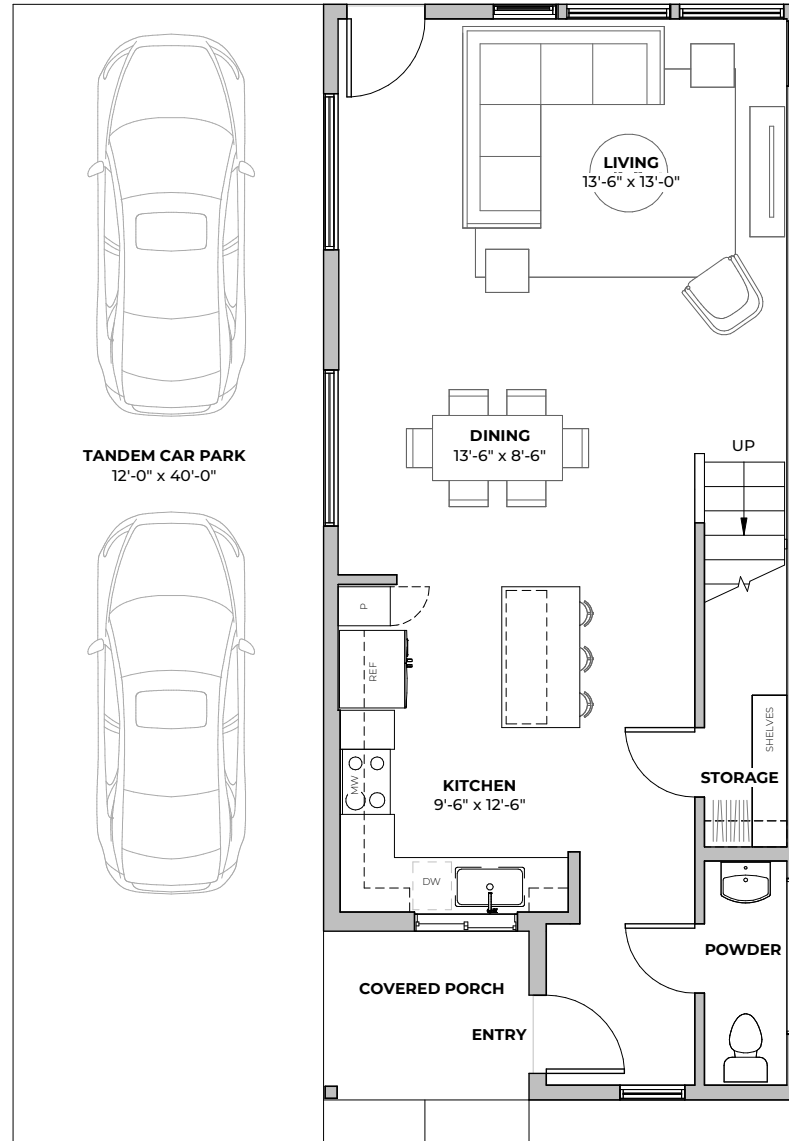

PLAN B3.1

2
beds

2.5
baths

1458
SF

FIRST FLOOR

PATIO OR DECK

SECOND FLOOR

2211 E M. FRANKLIN AVE
 AUSTIN, TX 78723
 512-201-2700 george.storybuilt.com

PLAN B3.1

2
beds

2.5
baths

1485
SF

All images are preliminary and for illustrative purposes only. Final finishes and colors will vary and are subject to change.

PLAN B3.2

2
beds

2.5
baths

1497
SF

FIRST FLOOR

PATIO OR DECK

SECOND FLOOR

2211 E M. FRANKLIN AVE
 AUSTIN, TX 78723
 512-201-2700 george.storybuilt.com

All images are preliminary and for illustrative purposes only. Final finishes and colors will vary and are subject to change.