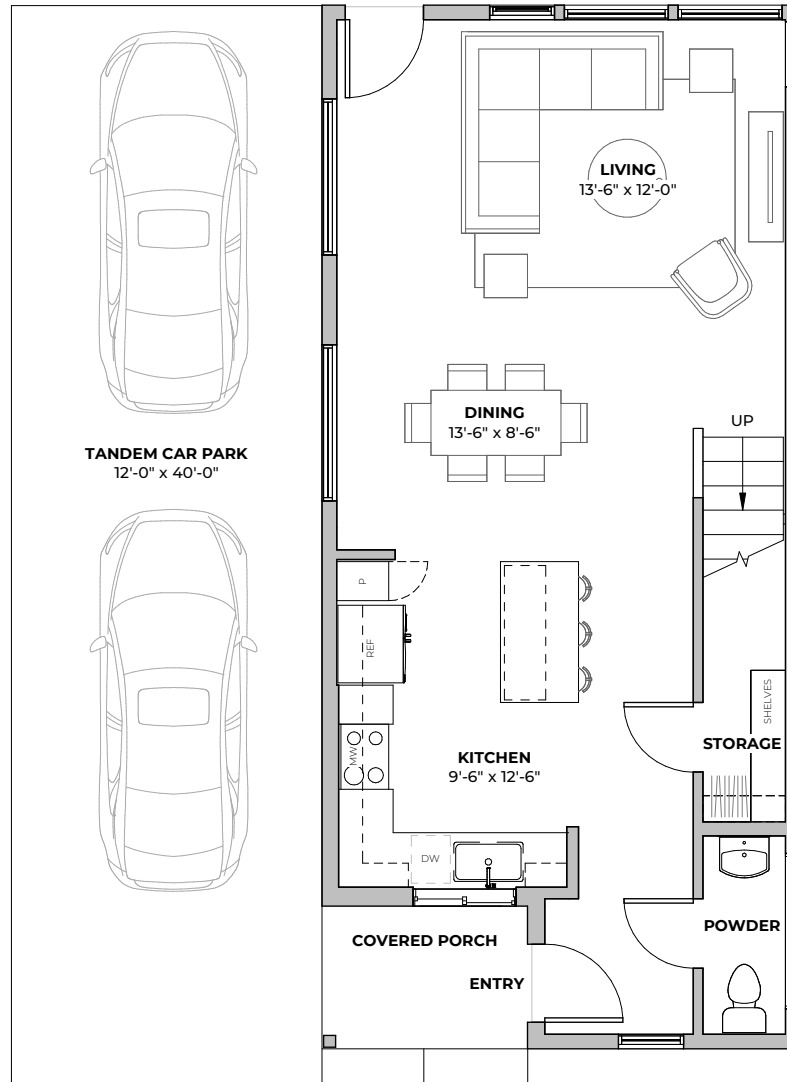

PLAN B3.1

2
beds

2.5
baths

1458
SF

FIRST FLOOR

PATIO OR DECK

SECOND FLOOR

2211 E M. FRANKLIN AVE
 AUSTIN, TX 78723
 512-201-2700 george.storybuilt.com

All images are preliminary and for illustrative purposes only. Final finishes and colors will vary and are subject to change.

1ST
FLOOR

2ND
FLOOR

2211 E M. FRANKLIN AVE
AUSTIN, TX 78723
512-201-2700 george.storybuilt.com

PLAN B3.1

2
beds

2.5
baths

1485
SF

All images are preliminary and for illustrative purposes only. Final finishes and colors will vary and are subject to change.

PLAN B3.2

2
beds

2.5
baths

1497
SF

FIRST FLOOR

PATIO OR DECK

SECOND FLOOR

2211 E M. FRANKLIN AVE
 AUSTIN, TX 78723
 512-201-2700 george.storybuilt.com

All images are preliminary and for illustrative purposes only. Final finishes and colors will vary and are subject to change.