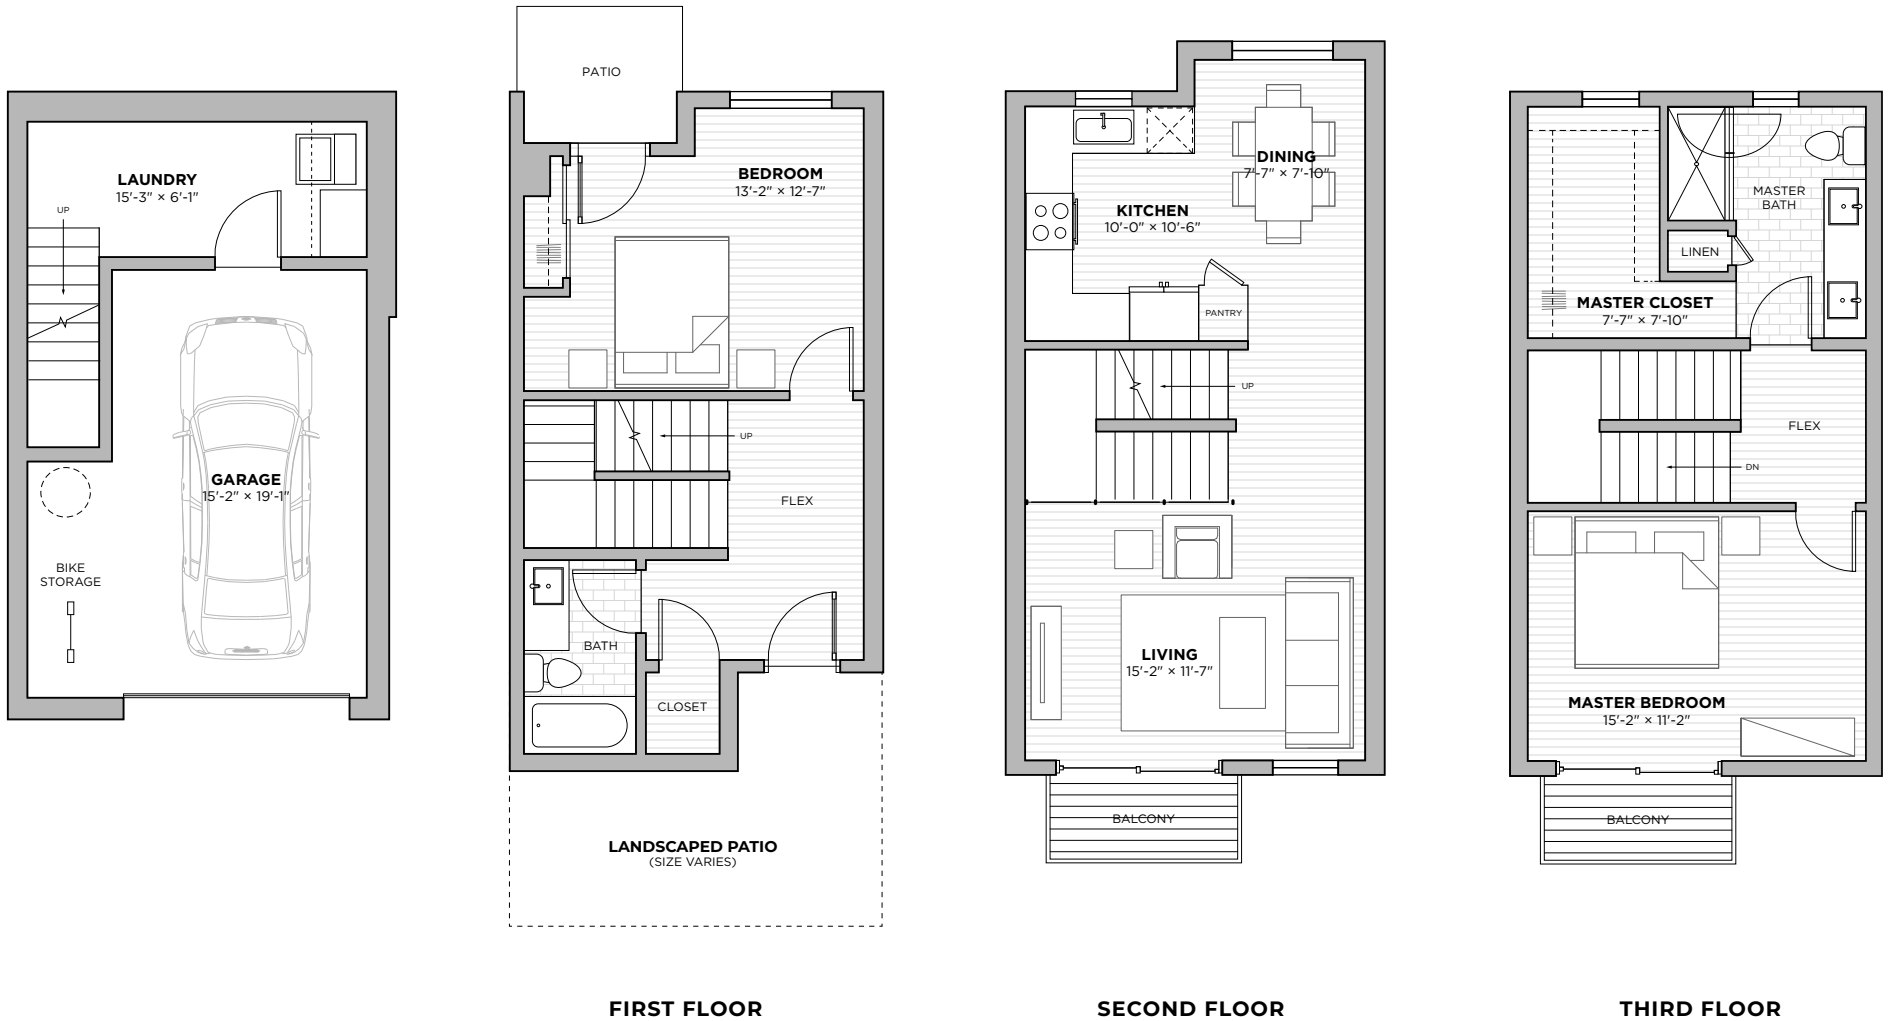

6556 RAVENNA AVE  
NE SEATTLE, WA 98115

**PLAN B3**

**2**  
beds

**2**  
baths

**1580**  
SF

# PLAN B3

All floorplans shown in marketing material are approximate and subject to change.