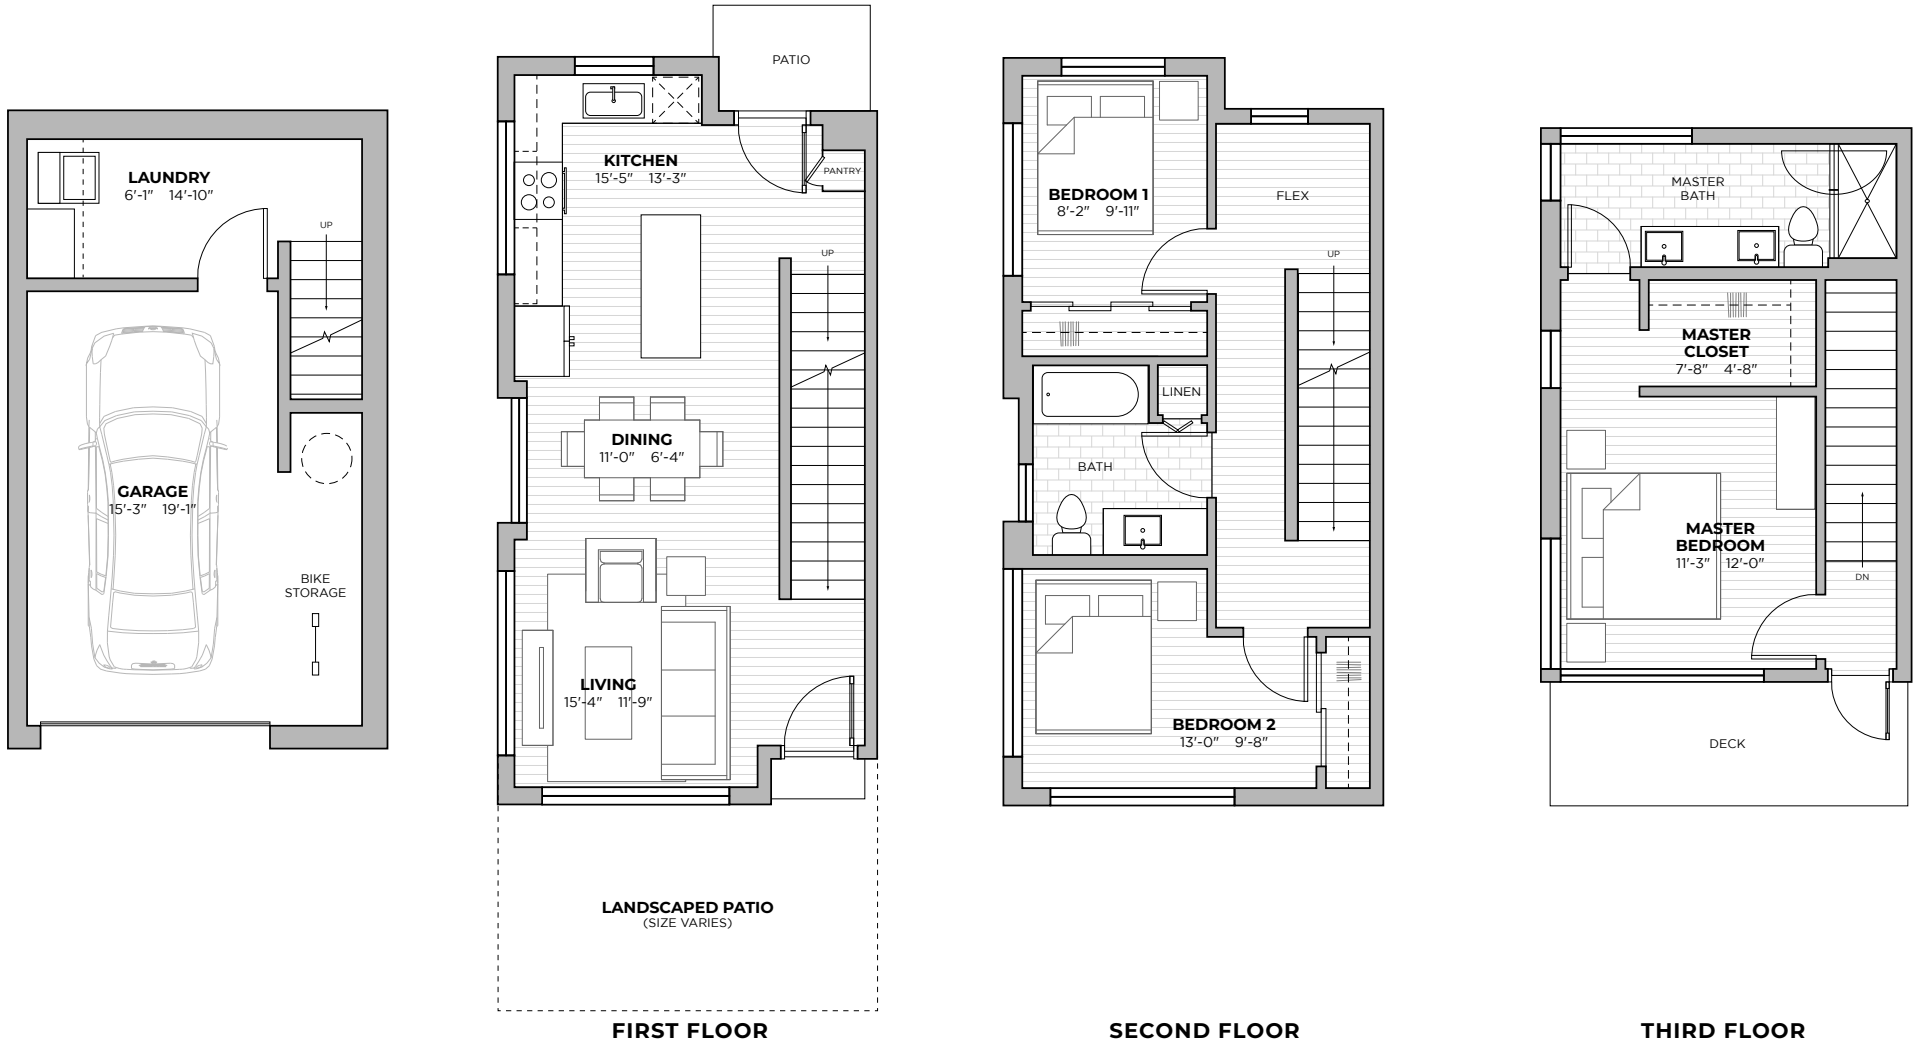

6556 RAVENNA AVE
NE SEATTLE, WA 98115

PLAN C5

3
beds

2
baths

1496
SF

PLAN C5

All floorplans shown in marketing material are approximate and subject to change.